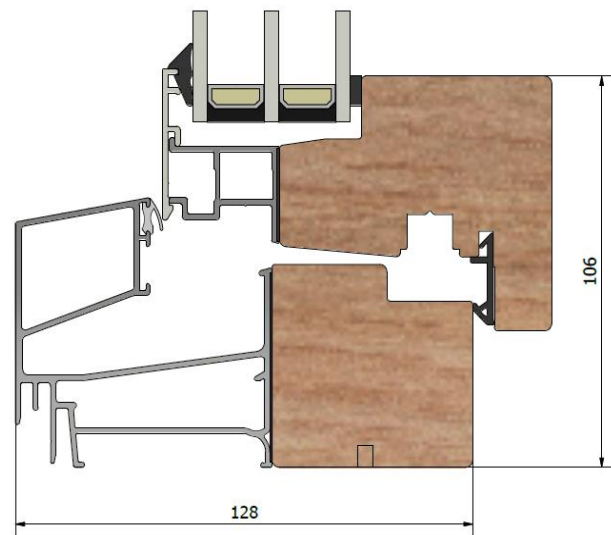

Royal LIF1283

Inward opening window, tripple glazed

Product Facts

Karmdjup (mm)	128
Sound reduction Rw (dB)	35 - 45
U-value (W/m ² K)	1,0 - 1,3
Surface finish	Optional RAL or NCS
Weep holes	Hidden or Visible
Opening	Inward
Hinges	Bolt-hinges

Install the windowsill in the innermost track